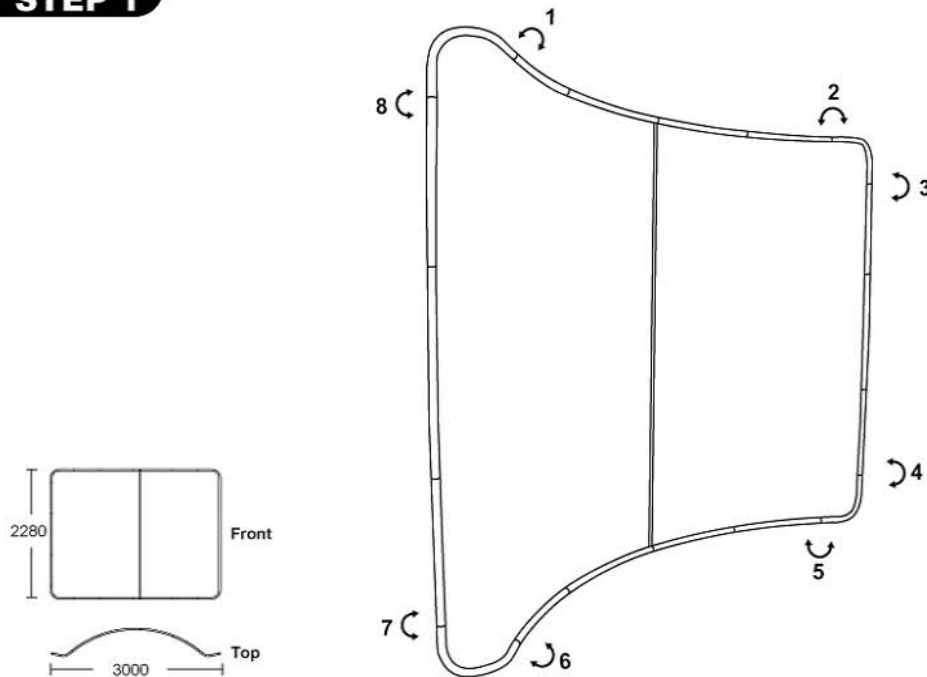

# EZ Tube

### STEP 1

Frame size: W3000mm x H2280mm

a

CONNECT

b

c

If can't snap when dismantle the frame, Pls push the tube forwardly, then push again.