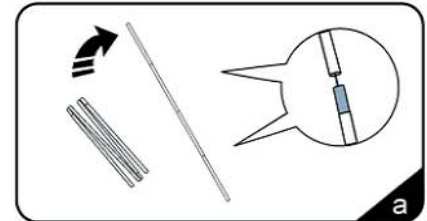

# EZ Tube

### STEP 1

Frame size: W3000mm x H2280mm

a

CONNECT

b

c

If can't snap when dismantle the frame, Pls push the tube forwardly, then push again.