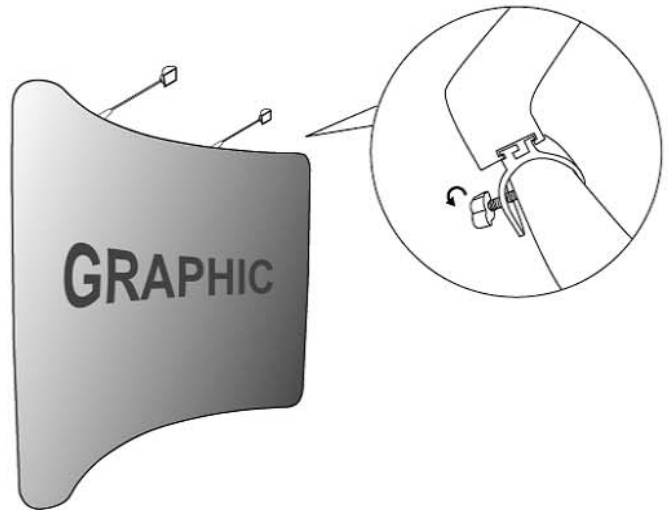

STEP 3

CAUTION:
PLEASE READ THE INSTRUCTIONS BEFORE INSTALLING PRODUCTS