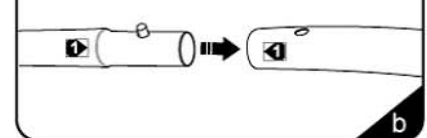

### STEP 1

Frame size: W3000mm x H2280mm

a

CONNECT

b

c

If can't snap when dismantle the frame, Pls push the tube forwardly, then push again.

### STEP 2