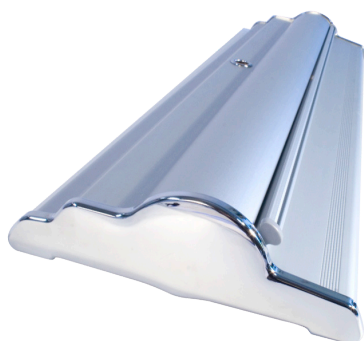

SILVERSTEP RETRACTABLE BANNER STAND 24"

Black base is available
for 24" and 36"

Product Features

Durable and uniquely designed, this aluminum stand is the perfect combination of versatility, appeal, and affordability.

Set up is quick and easy; banner attaches by Hook & Loop (Velcro) bar.

Graphic size: 24" width; height adjusts from 85" to 92" (with a 6" bleed on bottom). Clean edge to edge display.

TRAVEL BAG INCLUDED (28 1/2" x 12" x 4").

Height	Regular: 85" to 92" Table Top (when bungie cord is cut): *Height may also adjust 45" to 54"
Base Width	25.5"

Finishing

Banner attaches to the top and bottom of stand by Hook & Loop (Velcro) bar.

6" bleed on bottom

Material	Super Flat Vinyl
	Laminated
	Fabric

Construction

Aluminum base w/plastic end caps

Aluminum pole w/plastic hook connector

Plastic top w/ Hook & Loop (Velcro) bar.

Weights - Dimensions

Shipping Weight	12 lbs (stand only)
	14 lbs (with graphic)
Shipping Dimensions	31" x 13" x 6"